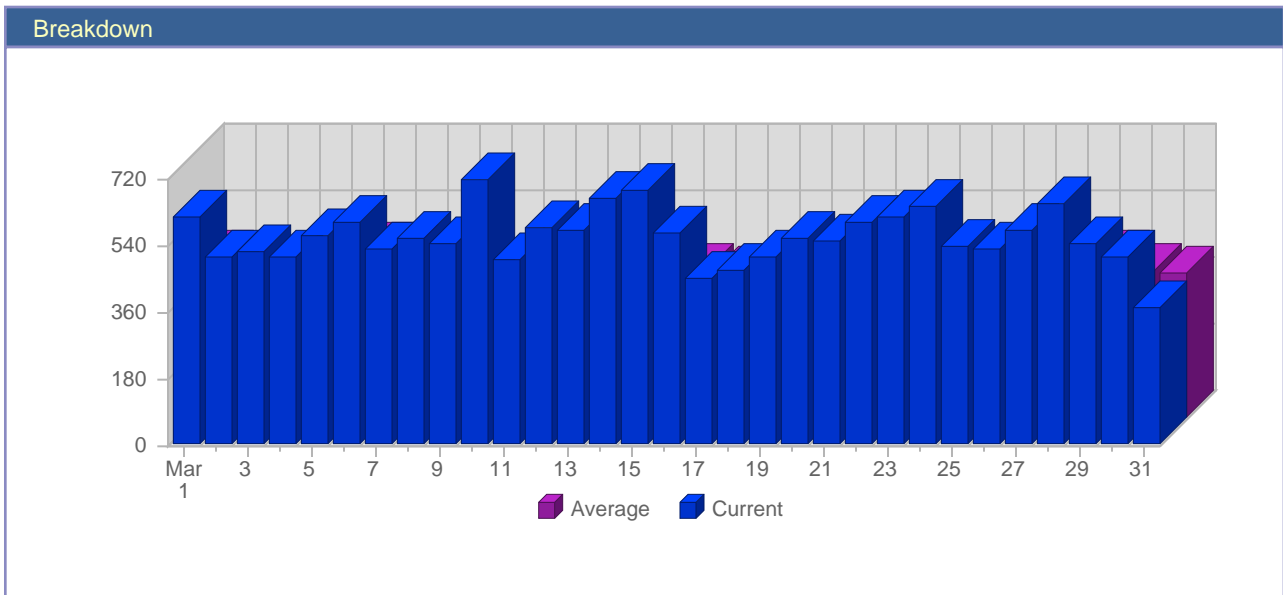

Traffic Reports Visits

Report Description	
Report Description:	Visits during the month of March 2006
Report Range:	Month of March 2006
Report Scope:	Historical Data

Date	Total Visits	Average Visits Historically	Change	Percent of Total Visits
Wed Mar 1st, 2006	616	436.18	+192 ▲	3.55%
Thu Mar 2nd, 2006	511	401.02	+8 ▲	2.94%
Fri Mar 3rd, 2006	525	392.08	+56 ▲	3.02%
Sat Mar 4th, 2006	504	335.44	-19 ▼	2.90%
Sun Mar 5th, 2006	563	371.06	+89 ▲	3.24%
Mon Mar 6th, 2006	600	460.12	+131 ▲	3.46%
Tue Mar 7th, 2006	532	448.08	+117 ▲	3.06%
Wed Mar 8th, 2006	556	436.18	-60 ▼	3.20%
Thu Mar 9th, 2006	546	401.02	+35 ▲	3.15%
Fri Mar 10th, 2006	714	392.08	+189 ▲	4.11%
Sat Mar 11th, 2006	497	335.44	-7 ▼	2.86%
Sun Mar 12th, 2006	586	371.06	+23 ▲	3.38%
Mon Mar 13th, 2006	580	460.12	-20 ▼	3.34%
Tue Mar 14th, 2006	667	448.08	+135 ▲	3.84%
Wed Mar 15th, 2006	689	436.18	+133 ▲	3.97%
Thu Mar 16th, 2006	573	401.02	+27 ▲	3.30%
Fri Mar 17th, 2006	449	392.08	-265 ▼	2.59%
Sat Mar 18th, 2006	470	335.44	-27 ▼	2.71%
Sun Mar 19th, 2006	507	371.06	-79 ▼	2.92%
Mon Mar 20th, 2006	559	460.12	-21 ▼	3.22%
Tue Mar 21st, 2006	550	448.08	-117 ▼	3.17%
Wed Mar 22nd, 2006	601	436.18	-88 ▼	3.46%
Thu Mar 23rd, 2006	614	401.02	+41 ▲	3.54%
Fri Mar 24th, 2006	644	392.08	+195 ▲	3.71%
Sat Mar 25th, 2006	534	335.44	+64 ▲	3.08%
Sun Mar 26th, 2006	526	371.06	+526 ▲	3.03%
Mon Mar 27th, 2006	581	460.12	+581 ▲	3.35%
Tue Mar 28th, 2006	649	448.08	+649 ▲	3.74%
Wed Mar 29th, 2006	544	436.18	+544 ▲	3.13%
Thu Mar 30th, 2006	504	401.02	+504 ▲	2.90%
Fri Mar 31st, 2006	371	392.08	+371 ▲	2.14%
	17,362	10,597		