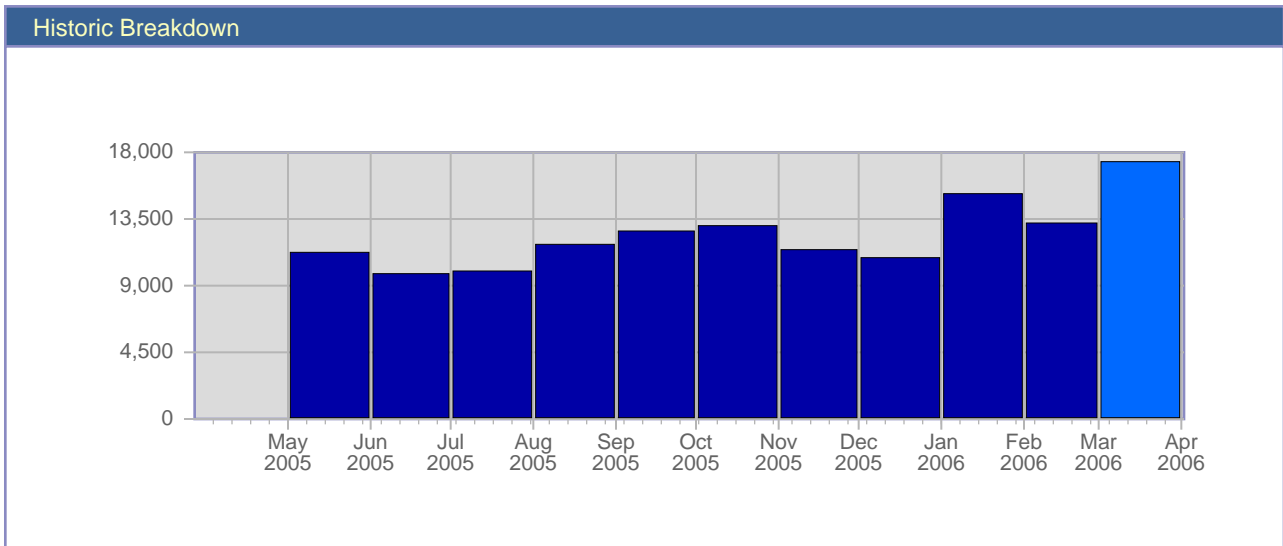

Traffic Reports Visits

Report Description	
Report Description:	Visits during the month of March 2006
Report Range:	Month of March 2006
Report Scope:	Historical Data

Date	Total Visits	Average Visits Historically	Change	Percent of Total Visits
Wed Mar 1st, 2006	616	436.18	+192 ▲	3.55%
Thu Mar 2nd, 2006	511	401.02	+8 ▲	2.94%
Fri Mar 3rd, 2006	525	392.08	+56 ▲	3.02%
Sat Mar 4th, 2006	504	335.44	-19 ▼	2.90%
Sun Mar 5th, 2006	563	371.06	+89 ▲	3.24%
Mon Mar 6th, 2006	600	460.12	+131 ▲	3.46%
Tue Mar 7th, 2006	532	448.08	+117 ▲	3.06%
Wed Mar 8th, 2006	556	436.18	-60 ▼	3.20%
Thu Mar 9th, 2006	546	401.02	+35 ▲	3.15%
Fri Mar 10th, 2006	714	392.08	+189 ▲	4.11%
Sat Mar 11th, 2006	497	335.44	-7 ▼	2.86%
Sun Mar 12th, 2006	586	371.06	+23 ▲	3.38%
Mon Mar 13th, 2006	580	460.12	-20 ▼	3.34%
Tue Mar 14th, 2006	667	448.08	+135 ▲	3.84%
Wed Mar 15th, 2006	689	436.18	+133 ▲	3.97%
Thu Mar 16th, 2006	573	401.02	+27 ▲	3.30%
Fri Mar 17th, 2006	449	392.08	-265 ▼	2.59%
Sat Mar 18th, 2006	470	335.44	-27 ▼	2.71%
Sun Mar 19th, 2006	507	371.06	-79 ▼	2.92%
Mon Mar 20th, 2006	559	460.12	-21 ▼	3.22%
Tue Mar 21st, 2006	550	448.08	-117 ▼	3.17%
Wed Mar 22nd, 2006	601	436.18	-88 ▼	3.46%
Thu Mar 23rd, 2006	614	401.02	+41 ▲	3.54%
Fri Mar 24th, 2006	644	392.08	+195 ▲	3.71%
Sat Mar 25th, 2006	534	335.44	+64 ▲	3.08%
Sun Mar 26th, 2006	526	371.06	+526 ▲	3.03%
Mon Mar 27th, 2006	581	460.12	+581 ▲	3.35%
Tue Mar 28th, 2006	649	448.08	+649 ▲	3.74%
Wed Mar 29th, 2006	544	436.18	+544 ▲	3.13%
Thu Mar 30th, 2006	504	401.02	+504 ▲	2.90%
Fri Mar 31st, 2006	371	392.08	+371 ▲	2.14%
	17,362	10,597		